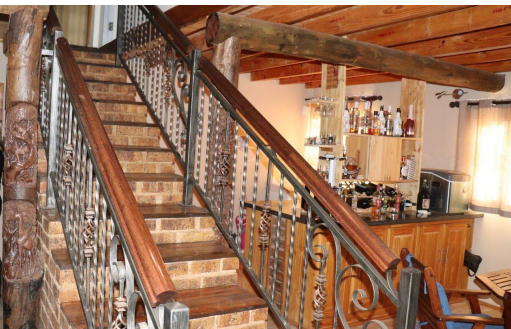

14

12

7

R11,995,000

Farm For Sale in Sesfontein

FLOOR SIZE	-	GARAGES	7
LAND SIZE	18Ha	PARKINGS	5
BEDROOMS	14	FLATLETS	7
BATHROOMS	12	DOMESTIC ACCOM.	2
KITCHENS	7	POOL	Yes
LOUNGES	8	PETS ALLOWED	Yes
DINING ROOMS	5.5		
STUDIES	4		