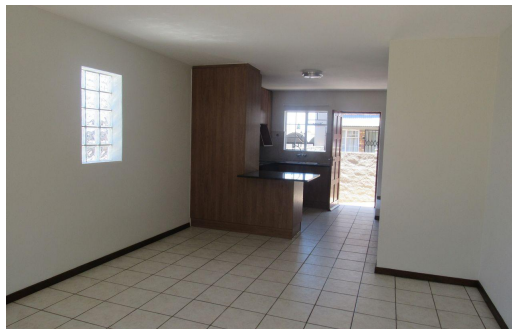

2

1

-

**R680,000**

Apartment For Sale in Birchleigh

<b>LAND SIZE</b>	66m <sup>2</sup>	<b>GARAGES</b>	-
<b>BEDROOMS</b>	2	<b>PARKINGS</b>	1
<b>BATHROOMS</b>	1	<b>FLATLETS</b>	-
<b>KITCHENS</b>	1	<b>DOMESTIC ACCOM.</b>	-
<b>LOUNGES</b>	1		
<b>DINING ROOMS</b>	-		
<b>STUDIES</b>	-		