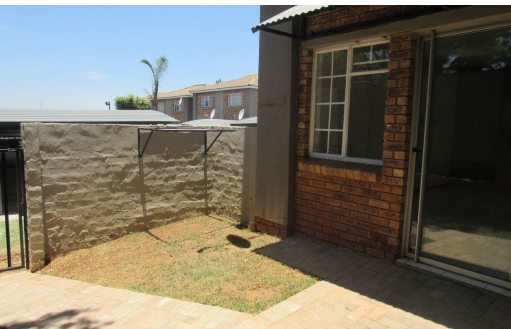

2

1

-

**R680,000**

Apartment For Sale in Birchleigh

<b>LAND SIZE</b>	66m <sup>2</sup>	<b>GARAGES</b>	-
<b>BEDROOMS</b>	2	<b>PARKINGS</b>	1
<b>BATHROOMS</b>	1	<b>FLATLETS</b>	-
<b>KITCHENS</b>	1	<b>DOMESTIC ACCOM.</b>	-
<b>LOUNGES</b>	1		
<b>DINING ROOMS</b>	-		
<b>STUDIES</b>	-		