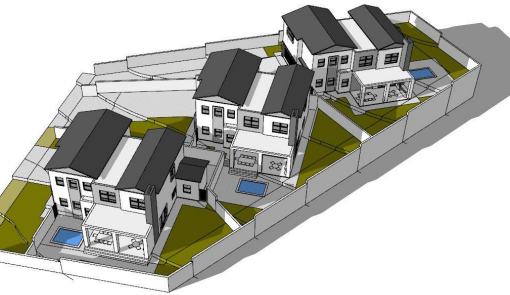

4

2

2

R3,850,000

House For Sale in Country View Estate

FLOOR SIZE	290m ²	GARAGES	2
BEDROOMS	4	PARKINGS	1
BATHROOMS	2	FLATLETS	-
KITCHENS	1	DOMESTIC ACCOM.	1
LOUNGES	2	POOL	Yes
DINING ROOMS	1	PETS ALLOWED	Yes
STUDIES	1		