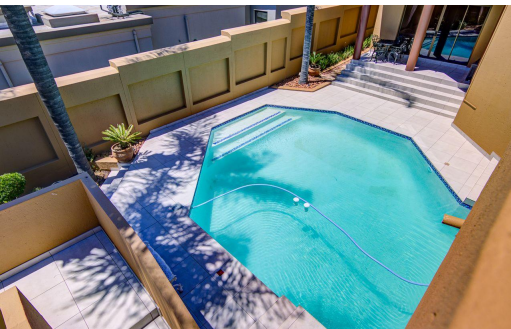

5
4
3

R6,300,000

House For Sale in Blue Gill Estate

FLOOR SIZE 706m²
LAND SIZE 820m²
BEDROOMS 5
BATHROOMS 4
KITCHENS 1
LOUNGES 2
DINING ROOMS 1
STUDIES 2

GARAGES 3
PARKINGS 3
FLATLETS -
DOMESTIC ACCOM. 1
POOL Yes
PETS ALLOWED Yes