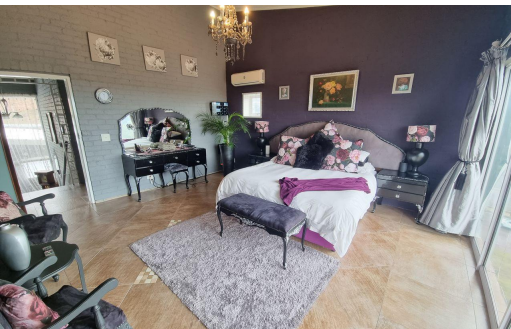

5

4

4

R31,250 pm

House To Let in Newlands

FLOOR SIZE 311m²
LAND SIZE 700m²
BEDROOMS 5
BATHROOMS 4
KITCHENS 3
LOUNGES 2
DINING ROOMS 2
STUDIES -

GARAGES 4
CARPORTS 4
FLATLETS 1
DOMESTIC ACCOM. 1
POOL Yes
PETS ALLOWED Yes