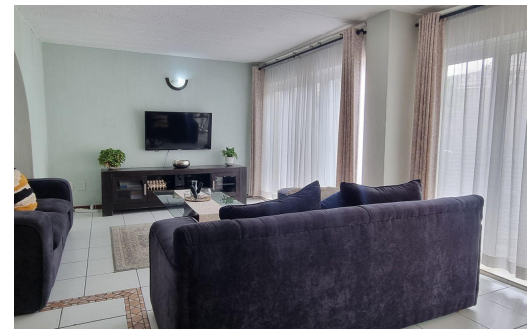

 3

 2.5

 1

R1,350,000

Duplex For Sale in Rembrandt Park

FLOOR SIZE 128m²
BEDROOMS 3
BATHROOMS 2.5
KITCHENS 1
LOUNGES 1
DINING ROOMS 1

GARAGES 1
PARKINGS 1
FLATLETS 1
POOL Yes

RATES R350 pm (Estimated)
LEVY R4,500 pm