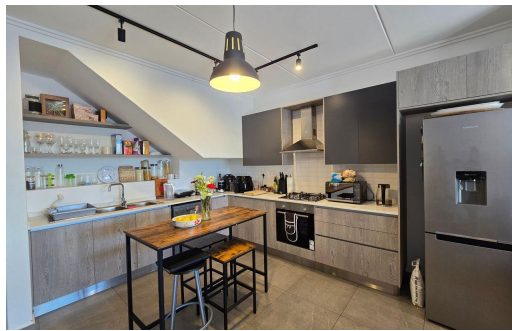

 4

 3

 1

R2,999,000

Townhouse For Sale in Sandown

FLOOR SIZE 185m²
BEDROOMS 4
BATHROOMS 3
KITCHENS 1
LOUNGES 1
DINING ROOMS 1

GARAGES 1
PARKINGS 1
PETS ALLOWED Yes

RATES R850 pm (Estimated)
LEVY R2,500 pm