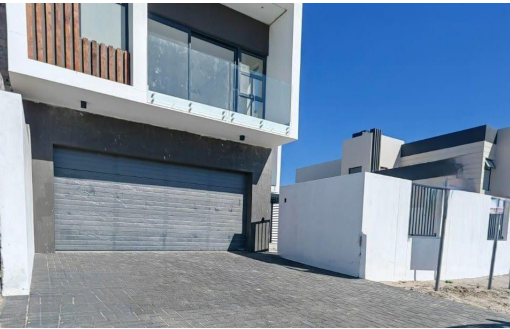

4

4.5

2

R5,999,999

Freehold For Sale in Sandown

FLOOR SIZE 288m²
LAND SIZE 382m²
BEDROOMS 4
BATHROOMS 4.5
KITCHENS 1
LOUNGES 1
DINING ROOMS 1

GARAGES 2
PARKINGS 2
PETS ALLOWED Yes

RATES R1,300 pm (Estimated)