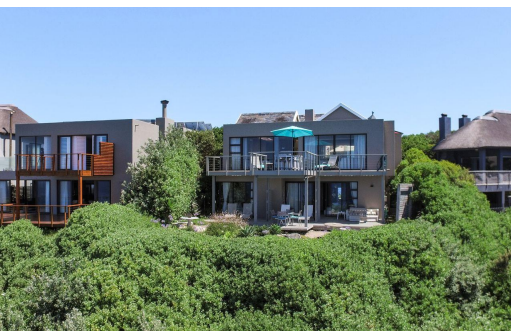

POA

Freestanding For Sale in Wilderness Central

FLOOR SIZE	443m²	GARAGES	-
LAND SIZE	684m²	PARKINGS	5
BEDROOMS	4	FLATLETS	-
BATHROOMS	5.5	DOMESTIC ACCOM.	-
KITCHENS	1	PETS ALLOWED	Yes
LOUNGES	1		
DINING ROOMS	1		
STUDIES	1		

RATES R5,000 pm (Estimated)
LEVY R2,585 pm

Andre Nel
0827840240
info@goldenproperty.co.za