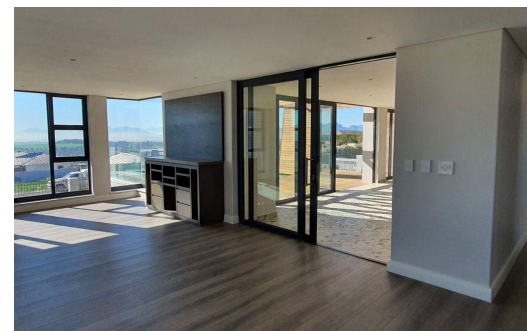

4

4

2

R13,900,000

House For Sale in Clara Anna Fontein

FLOOR SIZE	381m ²	GARAGES	2
LAND SIZE	1,180m ²	PARKINGS	-
BEDROOMS	4	FLATLETS	-
BATHROOMS	4	DOMESTIC ACCOM.	-
KITCHENS	-	POOL	Yes
LOUNGES	2		
DINING ROOMS	-		
STUDIES	-		