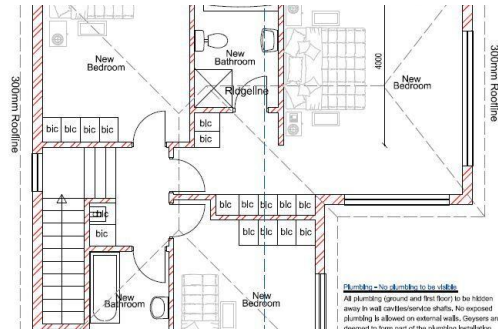

R3,700,000

House For Sale in Elawini Lifestyle Estate

FLOOR SIZE	276m²	GARAGES	2
LAND SIZE	710m²	PARKINGS	2
BEDROOMS	4	FLATLETS	-
BATHROOMS	3.5	DOMESTIC ACCOM.	-
KITCHENS	1	POOL	Yes
LOUNGES	1	PETS ALLOWED	Yes
DINING ROOMS	1		
STUDIES	-		

RATES R1,800 pm (Estimated)
LEVY R1,566 pm

3. Jolanda Coetsee
083 4854 627
jolanda@arkvest.co.za