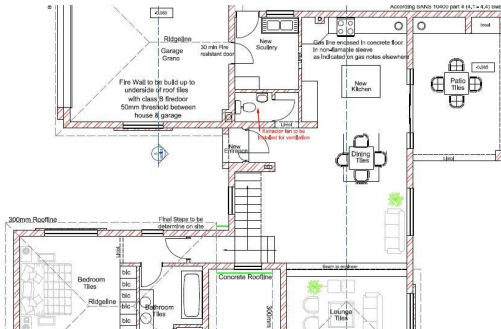

R3,700,000

House For Sale in Elawini Lifestyle Estate

FLOOR SIZE	276m²	GARAGES	2
LAND SIZE	710m²	PARKINGS	2
BEDROOMS	4	FLATLETS	-
BATHROOMS	3.5	DOMESTIC ACCOM.	-
KITCHENS	1	POOL	Yes
LOUNGES	1	PETS ALLOWED	Yes
DINING ROOMS	1		
STUDIES	-		

RATES R1,800 pm (Estimated)
LEVY R1,566 pm

3. Jolanda Coetsee
083 4854 627
jolanda@arkvest.co.za