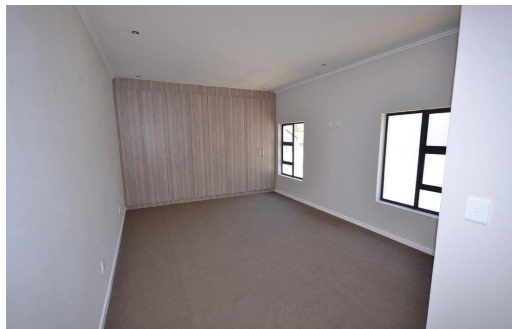

3

2

2

R19,000 pm

FLOOR SIZE 160m²
LAND SIZE 230m²
BEDROOMS 3
BATHROOMS 2
KITCHENS 1
LOUNGES 1
DINING ROOMS 1
STUDIES 1

GARAGES 2
PARKINGS 2
POOL Yes
PETS ALLOWED Yes

Vuyolwethu Mtambeka
0769370682