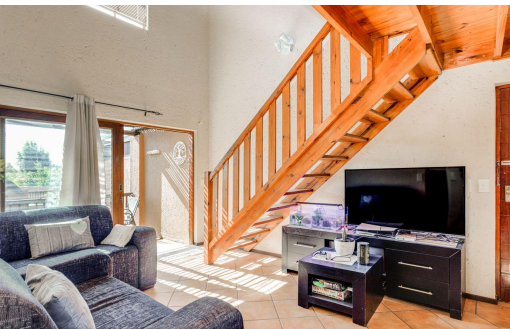

 2
 1
 -

R845,000

Apartment For Sale in Lonehill

FLOOR SIZE 100m²
LAND SIZE 10,480m²
BEDROOMS 2
BATHROOMS 1
KITCHENS 1
LOUNGES 1

PARKINGS 1
POOL Yes
PETS ALLOWED Yes

RATES R1,132.50 pm (Estimated)
LEVY R2,989 pm