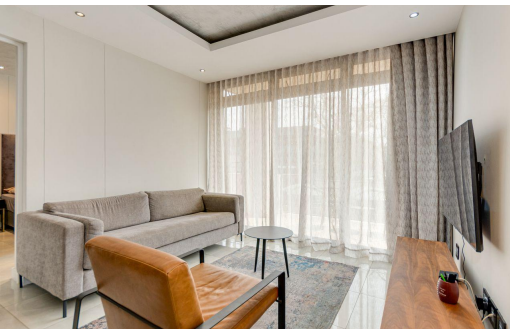

 2

 2

 2

R23,000 pm

Apartment To Let in Houghton Estate

FLOOR SIZE	98m ²	GARAGES	2
BEDROOMS	2	PARKINGS	2
BATHROOMS	2	FLATLETS	-
KITCHENS	1	DOMESTIC ACCOM.	-
LOUNGES	1	PETS ALLOWED	Yes
DINING ROOMS	1		
STUDIES	-		
FURNISHED	Yes		