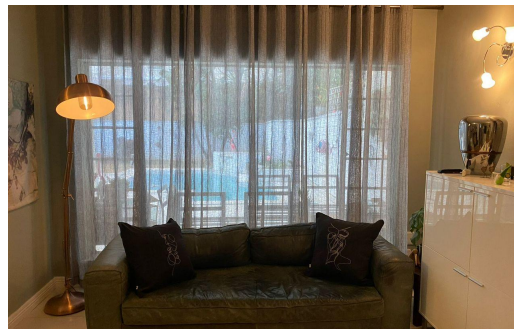

 2
 1
 -

R17,000 pm

Apartment To Let in Sandown

FLOOR SIZE	120m ²	GARAGES	-
BEDROOMS	2	PARKINGS	1
BATHROOMS	1	FLATLETS	-
KITCHENS	1	DOMESTIC ACCOM.	-
LOUNGES	1	POOL	Yes
DINING ROOMS	1	PETS ALLOWED	Yes
STUDIES	-		