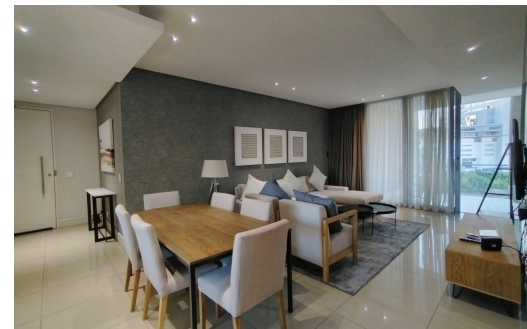

R31,500 pm

Apartment To Let in Sandown

FLOOR SIZE	116m²	GARAGES	-
BEDROOMS	2	PARKINGS	2
BATHROOMS	2	FLATLETS	-
KITCHENS	1	DOMESTIC ACCOM.	-
LOUNGES	1	POOL	Yes
DINING ROOMS	1		
STUDIES	1		
FURNISHED	Yes		

Phinda Matyolo
0682653965
phinda@vered.co.za