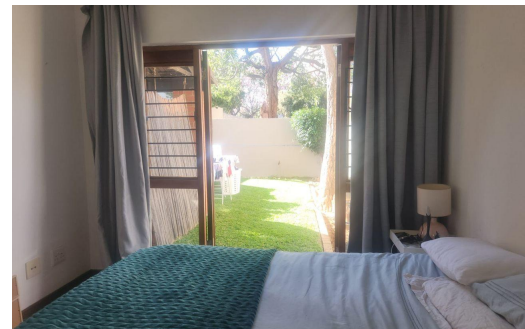

R9,500 pm

Apartment To Let in Lonehill

FLOOR SIZE	78m²	GARAGES	-
BEDROOMS	2	PARKINGS	1
BATHROOMS	1	FLATLETS	-
KITCHENS	1	DOMESTIC ACCOM.	-
LOUNGES	1	POOL	Yes
DINING ROOMS	1	PETS ALLOWED	Yes
STUDIES	-		

Pamela Molenaar
0828817984
pamrentals@vered.co.za