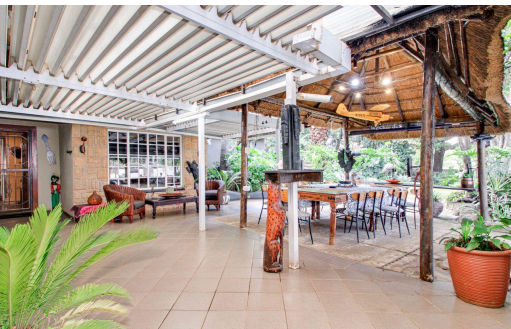

 4
 2
 2

R2,500,000

House For Sale in President Ridge

| | | | |
|---------------------|---------------------|------------------------|-----|
| FLOOR SIZE | 290m ² | GARAGES | 2 |
| LAND SIZE | 1,586m ² | PARKINGS | 8 |
| BEDROOMS | 4 | FLATLETS | - |
| BATHROOMS | 2 | DOMESTIC ACCOM. | 1 |
| KITCHENS | 1 | POOL | Yes |
| LOUNGES | 2 | PETS ALLOWED | Yes |
| DINING ROOMS | 1 | | |
| STUDIES | 2 | | |