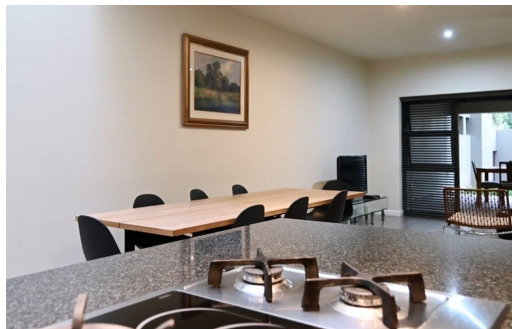

R24,000 pm

Apartment To Let in Sandown

FLOOR SIZE	162m²
BEDROOMS	2
BATHROOMS	2.5
KITCHENS	1
LOUNGES	1
DINING ROOMS	1
STUDIES	-
FURNISHED	Yes

GARAGES	-
PARKINGS	1
FLATLETS	-
DOMESTIC ACCOM.	-
POOL	Yes

Phinda Matyolo
0682653965
phinda@vered.co.za