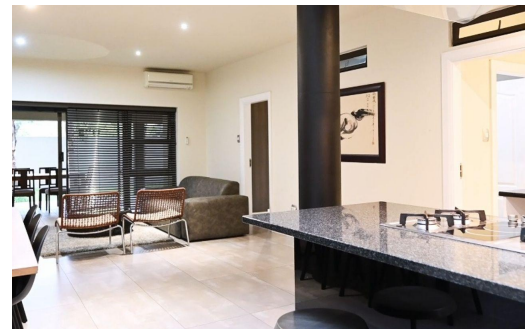

R24,000 pm

Apartment To Let in Sandown

FLOOR SIZE	162m²
BEDROOMS	2
BATHROOMS	2.5
KITCHENS	1
LOUNGES	1
DINING ROOMS	1
STUDIES	-
FURNISHED	Yes

GARAGES	-
PARKINGS	1
FLATLETS	-
DOMESTIC ACCOM.	-
POOL	Yes

Phinda Matyolo
0682653965
phinda@vered.co.za