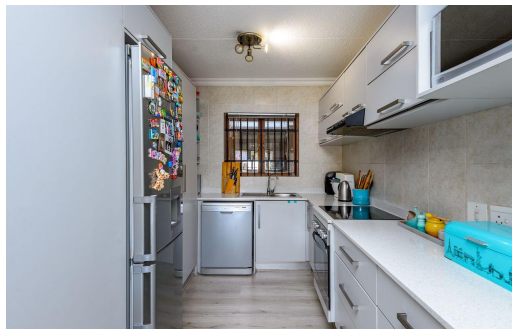

 2

 2

 -

R14,500 pm

Apartment To Let in Sandown

FLOOR SIZE 104m²
BEDROOMS 2
BATHROOMS 2
KITCHENS 1
LOUNGES 1
DINING ROOMS 1
STUDIES -
FURNISHED Yes

GARAGES -
PARKINGS 2
FLATLETS -
DOMESTIC ACCOM. -
POOL Yes