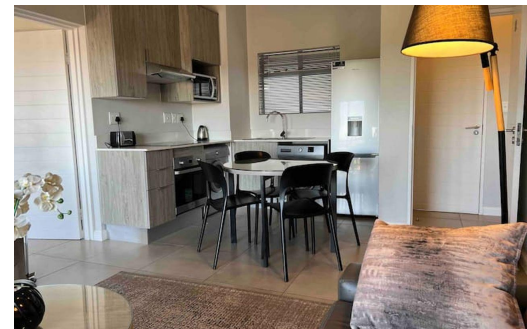

 2

 2

 -

R25,000 pm

Apartment To Let in Morningside

FLOOR SIZE	87m ²	GARAGES	-
BEDROOMS	2	PARKINGS	2
BATHROOMS	2	FLATLETS	-
KITCHENS	1	DOMESTIC ACCOM.	-
LOUNGES	1	POOL	Yes
DINING ROOMS	1		
STUDIES	-		
FURNISHED	Yes		