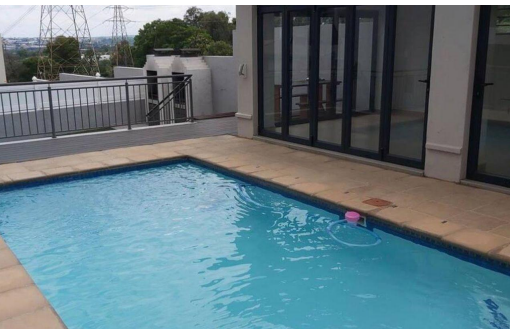

 2

 2

 -

R25,000 pm

Apartment To Let in Morningside

FLOOR SIZE	87m ²	GARAGES	-
BEDROOMS	2	PARKINGS	2
BATHROOMS	2	FLATLETS	-
KITCHENS	1	DOMESTIC ACCOM.	-
LOUNGES	1	POOL	Yes
DINING ROOMS	1		
STUDIES	-		
FURNISHED	Yes		