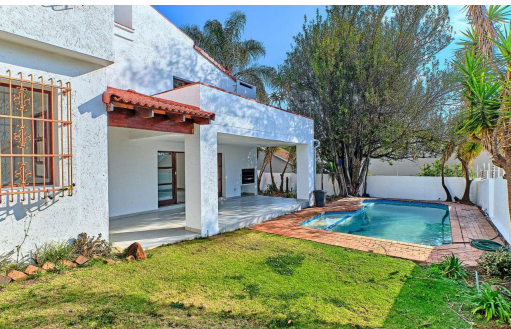

3

2.5

2

R24,000 pm

Cluster To Let in Woodmead

FLOOR SIZE	280m ²	GARAGES	2
LAND SIZE	611m ²	PARKINGS	2
BEDROOMS	3	FLATLETS	-
BATHROOMS	2.5	DOMESTIC ACCOM.	1
KITCHENS	1	POOL	Yes
LOUNGES	1	PETS ALLOWED	Yes
DINING ROOMS	1		
STUDIES	-		