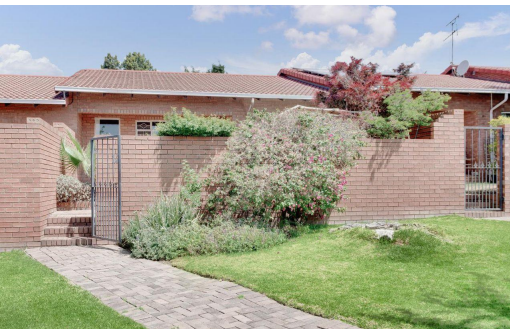

2

2

1

R930,000

Townhouse For Sale in Ferndale

FLOOR SIZE	110m ²	GARAGES	1
LAND SIZE	250m ²	PARKINGS	-
BEDROOMS	2	FLATLETS	-
BATHROOMS	2	DOMESTIC ACCOM.	-
KITCHENS	1	POOL	Yes
LOUNGES	1	PETS ALLOWED	Yes
DINING ROOMS	1		
STUDIES	-		