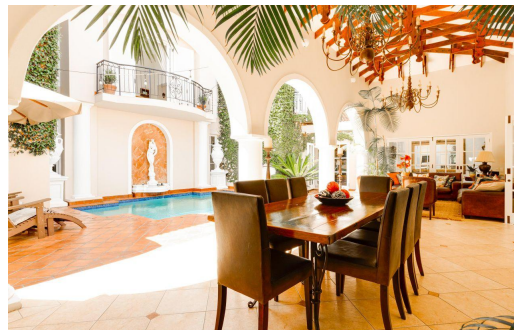

4

4.5

2

R75,000 pm

House To Let in Dainfern Golf Estate

FLOOR SIZE	540m ²
LAND SIZE	907m ²
BEDROOMS	4
BATHROOMS	4.5
KITCHENS	1
LOUNGES	2
DINING ROOMS	1
STUDIES	1

GARAGES	2
PARKINGS	4
FLATLETS	-
DOMESTIC ACCOM.	1
POOL	Yes
PETS ALLOWED	Yes