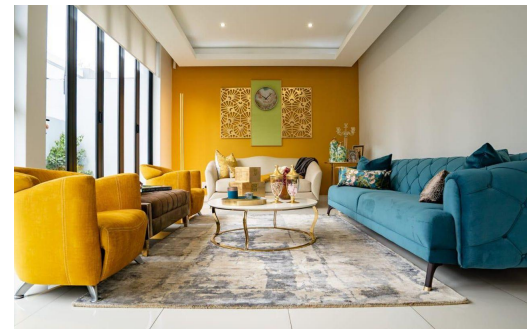

R39,000 pm

Townhouse To Let in Houghton Estate

FLOOR SIZE	260m²	GARAGES	2
LAND SIZE	-	PARKINGS	2
BEDROOMS	3	FLATLETS	-
BATHROOMS	3.5	DOMESTIC ACCOM.	1
KITCHENS	-		
LOUNGES	1		
DINING ROOMS	1		
STUDIES	-		

Sajidah
Ebrahim
0726370989
saj@vered.co.za