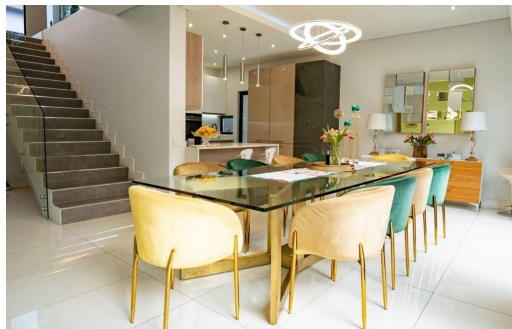

R39,000 pm

Townhouse To Let in Houghton Estate

FLOOR SIZE	260m²	GARAGES	2
LAND SIZE	-	PARKINGS	2
BEDROOMS	3	FLATLETS	-
BATHROOMS	3.5	DOMESTIC ACCOM.	1
KITCHENS	-		
LOUNGES	1		
DINING ROOMS	1		
STUDIES	-		

Sajidah
Ebrahim
0726370989
saj@vered.co.za