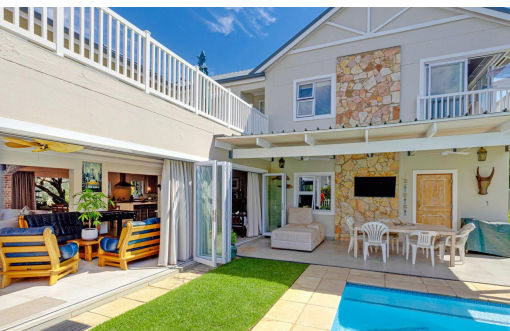

 4

 2.5

 2

R50,000 pm

House To Let in Helderfontein Estate

FLOOR SIZE 440m²
LAND SIZE 718m²
BEDROOMS 4
BATHROOMS 2.5
KITCHENS 1
LOUNGES 2
DINING ROOMS 1
STUDIES 1

GARAGES 2
PARKINGS 2
POOL Yes
PETS ALLOWED Yes