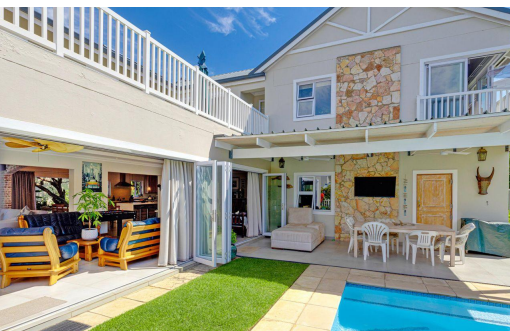

R55,000 pm

House To Let in Helderfontein Estate

FLOOR SIZE	440m²	GARAGES	2
LAND SIZE	718m²	PARKINGS	2
BEDROOMS	4	FLATLETS	-
BATHROOMS	2.5	DOMESTIC ACCOM.	-
KITCHENS	1	POOL	Yes
LOUNGES	2	PETS ALLOWED	Yes
DINING ROOMS	1		
STUDIES	1		

Rob De Jong
0714838002
rob@vered.co.za