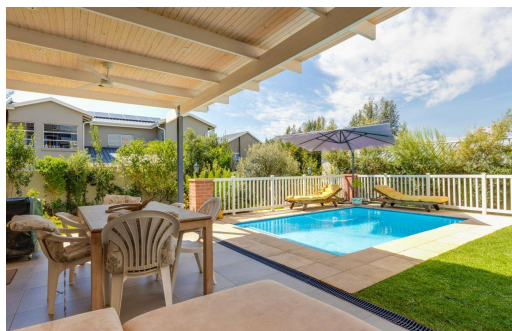

R55,000 pm

House To Let in Helderfontein Estate

FLOOR SIZE	440m²	GARAGES	2
LAND SIZE	718m²	PARKINGS	2
BEDROOMS	4	FLATLETS	-
BATHROOMS	2.5	DOMESTIC ACCOM.	-
KITCHENS	1	POOL	Yes
LOUNGES	2	PETS ALLOWED	Yes
DINING ROOMS	1		
STUDIES	1		

Rob De Jong
0714838002
rob@vered.co.za