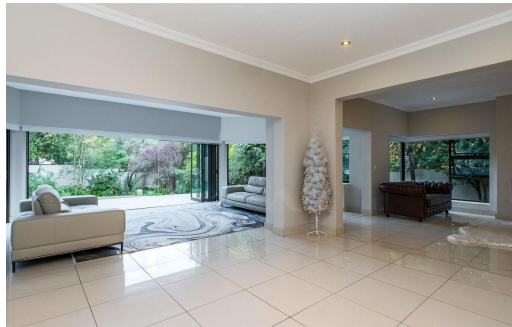

 4

 3.5

 3

R5,750,000

Cluster For Sale in Morningside

FLOOR SIZE 460m²
LAND SIZE 1,273m²
BEDROOMS 4
BATHROOMS 3.5
KITCHENS 1
LOUNGES 3
DINING ROOMS 1
STUDIES 1

GARAGES 3
PARKINGS 1
FLATLETS -
DOMESTIC ACCOM. 2
POOL Yes
PETS ALLOWED Yes