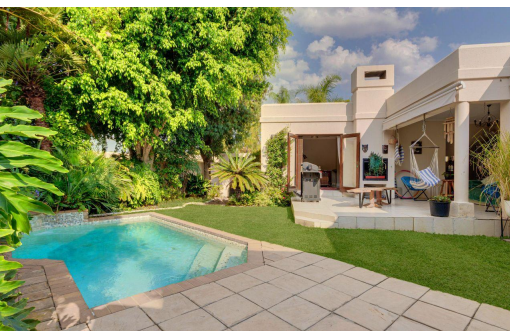

 3

 2.5

 2

R25,000 pm

Cluster To Let in Beverley

FLOOR SIZE	-	GARAGES	2
LAND SIZE	-	PARKINGS	-
BEDROOMS	3	FLATLETS	-
BATHROOMS	2.5	DOMESTIC ACCOM.	-
KITCHENS	1	POOL	Yes
LOUNGES	1	PETS ALLOWED	Yes
DINING ROOMS	1		
STUDIES	1		