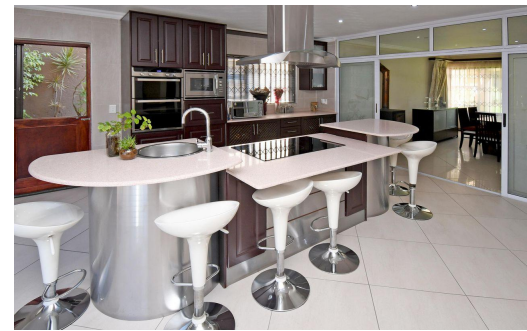

4
3
6

R6,950,000

House For Sale in Houghton Estate

FLOOR SIZE 800m²
LAND SIZE 1,500m²
BEDROOMS 4
BATHROOMS 3
KITCHENS 1
LOUNGES 1
DINING ROOMS 1
STUDIES -

GARAGES 6
PARKINGS 5
FLATLETS -
DOMESTIC ACCOM. 1
POOL Yes
PETS ALLOWED Yes