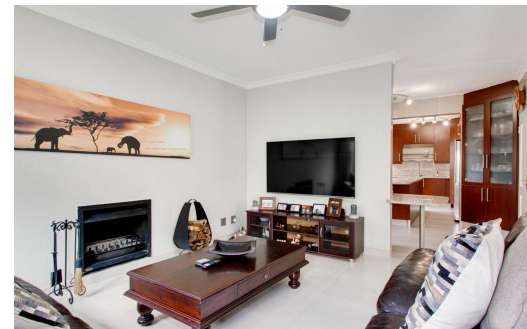

 3

 2.5

 2

R2,995,000

House For Sale in Bromhof

| | | | |
|---------------------|-------------------|------------------------|-----|
| FLOOR SIZE | 240m ² | GARAGES | 2 |
| LAND SIZE | 370m ² | PARKINGS | - |
| BEDROOMS | 3 | FLATLETS | - |
| BATHROOMS | 2.5 | DOMESTIC ACCOM. | 1 |
| KITCHENS | - | POOL | Yes |
| LOUNGES | 1 | PETS ALLOWED | Yes |
| DINING ROOMS | 1 | | |
| STUDIES | 1 | | |