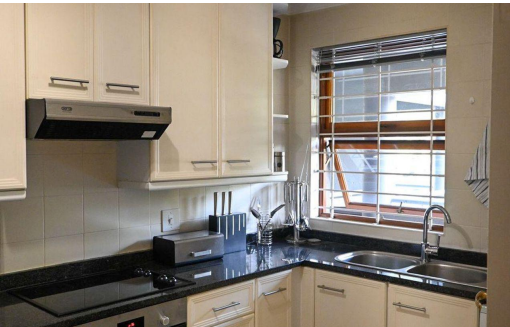

 2
 2
 -

R14,000 pm

Apartment To Let in Morningside

FLOOR SIZE	118m ²	GARAGES	-
LAND SIZE	-	PARKINGS	2
BEDROOMS	2	FLATLETS	-
BATHROOMS	2	DOMESTIC ACCOM.	-
KITCHENS	1	POOL	Yes
LOUNGES	1		
DINING ROOMS	1		
STUDIES	-		
FURNISHED	Yes		