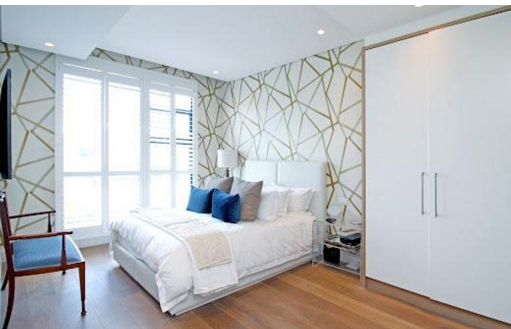

 3

 3.5

3

R9,990,000

Apartment For Sale in Houghton Estate

FLOOR SIZE	220m ²	GARAGES	3
LAND SIZE	-	PARKINGS	4
BEDROOMS	3	FLATLETS	-
BATHROOMS	3.5	DOMESTIC ACCOM.	1
KITCHENS	1	POOL	Yes
LOUNGES	1	PETS ALLOWED	Yes
DINING ROOMS	1		
STUDIES	1		