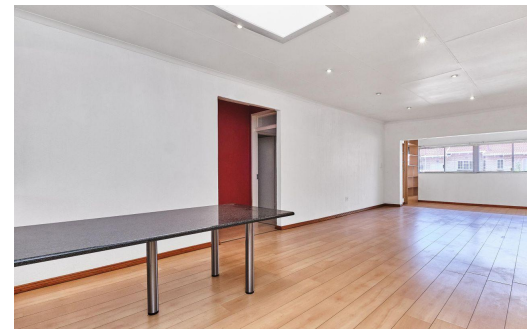

 2
 2
 1

R11,500 pm

Apartment To Let in Hyde Park

FLOOR SIZE	116m ²	GARAGES	1
LAND SIZE	-	PARKINGS	-
BEDROOMS	2	FLATLETS	-
BATHROOMS	2	DOMESTIC ACCOM.	-
KITCHENS	1	POOL	Yes
LOUNGES	1		
DINING ROOMS	1		
STUDIES	-		