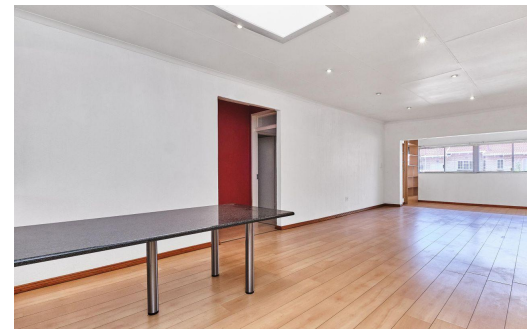

R11,500 pm

Apartment To Let in Hyde Park

FLOOR SIZE	116m²	GARAGES	1
LAND SIZE	-	PARKINGS	-
BEDROOMS	2	FLATLETS	-
BATHROOMS	2	DOMESTIC ACCOM.	-
KITCHENS	1	POOL	Yes
LOUNGES	1		
DINING ROOMS	1		
STUDIES	-		

Fatima Nosarka
078 131 4596
fatima@vered.co.za