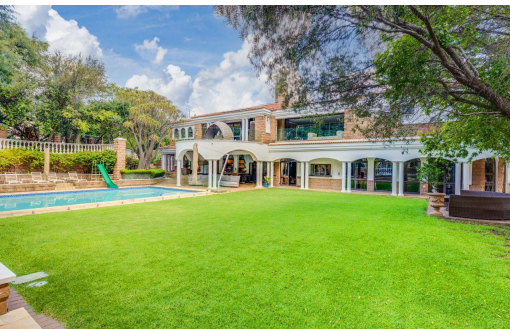

 6

 6.5

 5

R19,500,000

House For Sale in Dainfern Golf Estate

FLOOR SIZE	1,120m ²	GARAGES	5
LAND SIZE	2,453m ²	PARKINGS	5
BEDROOMS	6	FLATLETS	-
BATHROOMS	6.5	DOMESTIC ACCOM.	3
KITCHENS	1	POOL	Yes
LOUNGES	2	PETS ALLOWED	Yes
DINING ROOMS	2		
STUDIES	1		