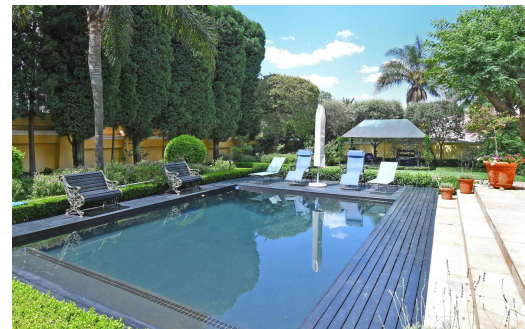

5

4

4

R10,000,000

House For Sale in Houghton Estate

| | |
|---------------------|---------------------|
| FLOOR SIZE | 700m ² |
| LAND SIZE | 1,842m ² |
| BEDROOMS | 5 |
| BATHROOMS | 4 |
| KITCHENS | 1 |
| LOUNGES | 1 |
| DINING ROOMS | 1 |
| STUDIES | - |