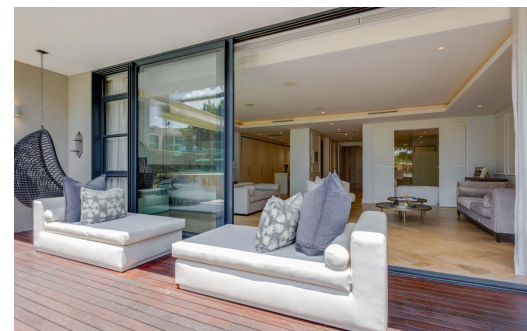

4

4.5

3

R22,500,000

Apartment For Sale in Houghton Estate

FLOOR SIZE 374m²
LAND SIZE -
BEDROOMS 4
BATHROOMS 4.5
KITCHENS 1
LOUNGES 1
DINING ROOMS 1
STUDIES -

GARAGES 3
PARKINGS -
FLATLETS -
DOMESTIC ACCOM. 1
POOL Yes
PETS ALLOWED Yes