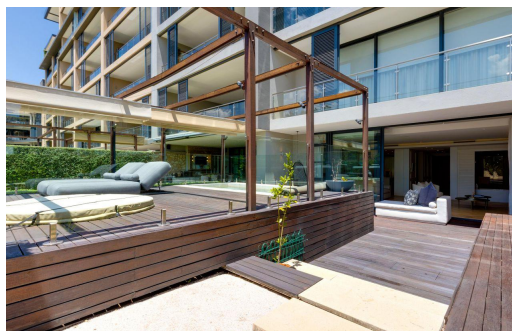

4

4.5

3

R22,500,000

Apartment For Sale in Houghton Estate

FLOOR SIZE 374m²
LAND SIZE -
BEDROOMS 4
BATHROOMS 4.5
KITCHENS 1
LOUNGES 1
DINING ROOMS 1
STUDIES -

GARAGES 3
PARKINGS -
FLATLETS -
DOMESTIC ACCOM. 1
POOL Yes
PETS ALLOWED Yes