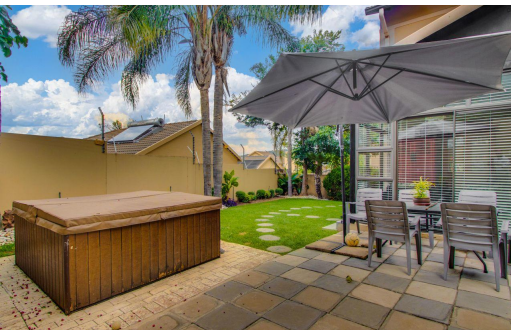

4

2.5

2

R2,599,999

Cluster For Sale in Randpark Ridge

FLOOR SIZE	260m ²	GARAGES	2
LAND SIZE	348m ²	PARKINGS	-
BEDROOMS	4	FLATLETS	-
BATHROOMS	2.5	DOMESTIC ACCOM.	-
KITCHENS	-	PETS ALLOWED	Yes
LOUNGES	2		
DINING ROOMS	1		
STUDIES	1		