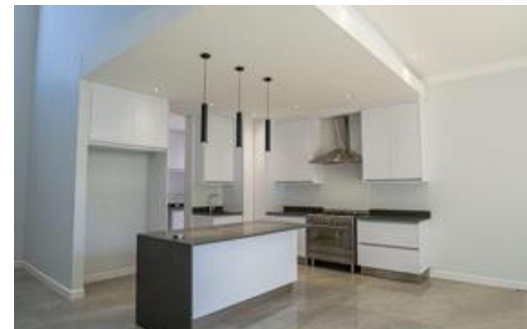

 4

 5

2

R35,000 pm

Townhouse To Let in Houghton Estate

FLOOR SIZE	354m ²	GARAGES	2
LAND SIZE	-	PARKINGS	-
BEDROOMS	4	FLATLETS	-
BATHROOMS	5	DOMESTIC ACCOM.	1
KITCHENS	1		
LOUNGES	1		
DINING ROOMS	1		
STUDIES	-		