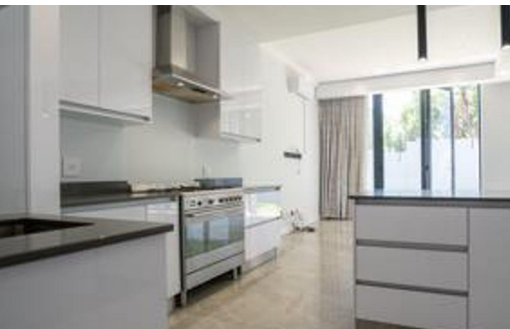

 4

 5

2

R35,000 pm

Townhouse To Let in Houghton Estate

FLOOR SIZE	354m ²	GARAGES	2
LAND SIZE	-	PARKINGS	-
BEDROOMS	4	FLATLETS	-
BATHROOMS	5	DOMESTIC ACCOM.	1
KITCHENS	1		
LOUNGES	1		
DINING ROOMS	1		
STUDIES	-		