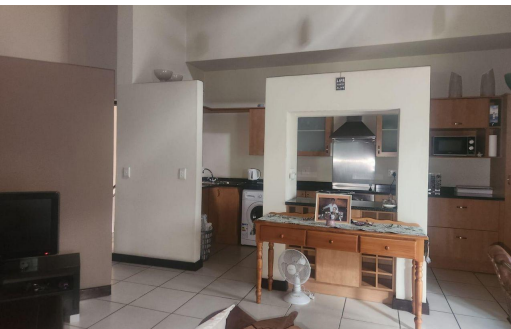

 2

 2

 2

R13,000 pm

Apartment To Let in Beverley

FLOOR SIZE	-	GARAGES	2
LAND SIZE	-	PARKINGS	-
BEDROOMS	2	FLATLETS	-
BATHROOMS	2	DOMESTIC ACCOM.	-
KITCHENS	1	POOL	Yes
LOUNGES	1	PETS ALLOWED	Yes
DINING ROOMS	-		
STUDIES	-		