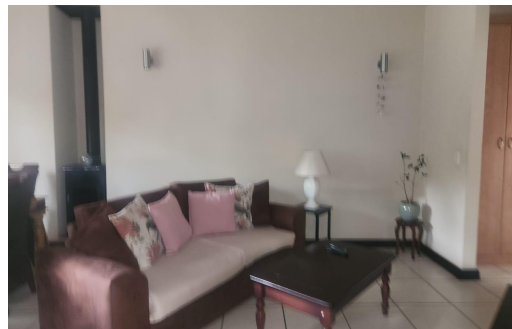

 2

 2

 2

R13,000 pm

Apartment To Let in Beverley

FLOOR SIZE	-	GARAGES	2
LAND SIZE	-	PARKINGS	-
BEDROOMS	2	FLATLETS	-
BATHROOMS	2	DOMESTIC ACCOM.	-
KITCHENS	1	POOL	Yes
LOUNGES	1	PETS ALLOWED	Yes
DINING ROOMS	-		
STUDIES	-		