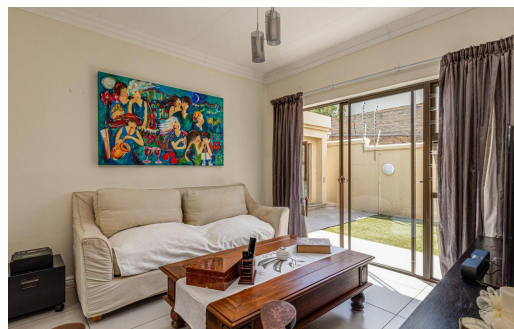

 2

 2

 2

R1,950,000

Cluster For Sale in Lonehill

FLOOR SIZE	-	GARAGES	2
LAND SIZE	280m ²	PARKINGS	-
BEDROOMS	2	FLATLETS	-
BATHROOMS	2	DOMESTIC ACCOM.	-
KITCHENS	1	PETS ALLOWED	Yes
LOUNGES	1		
DINING ROOMS	1		
STUDIES	1		