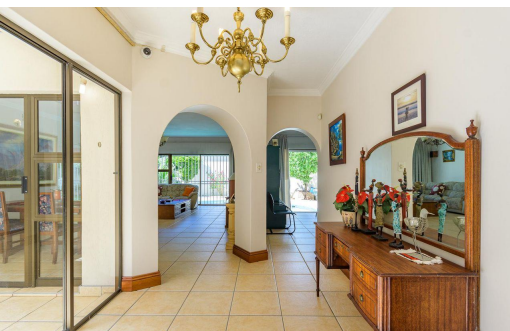

 3

 3.5

 2

R35,000 pm

House To Let in Sandown

| | | | |
|---------------------|-------------------|------------------------|-----|
| FLOOR SIZE | 400m ² | GARAGES | 2 |
| LAND SIZE | 685m ² | PARKINGS | - |
| BEDROOMS | 3 | FLATLETS | - |
| BATHROOMS | 3.5 | DOMESTIC ACCOM. | 1 |
| KITCHENS | 1 | POOL | Yes |
| LOUNGES | 3 | PETS ALLOWED | Yes |
| DINING ROOMS | 2 | | |
| STUDIES | 1 | | |
| FURNISHED | Yes | | |