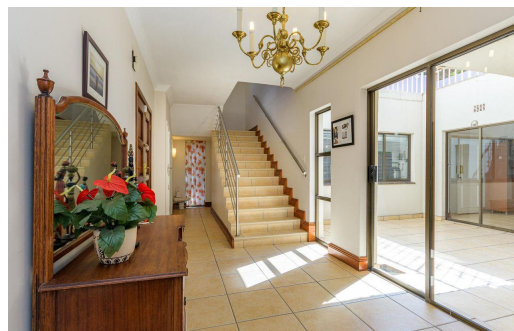

 3

 3.5

 2

R35,000 pm

House To Let in Sandown

| | | | |
|---------------------|-------------------|------------------------|-----|
| FLOOR SIZE | 400m ² | GARAGES | 2 |
| LAND SIZE | 685m ² | PARKINGS | - |
| BEDROOMS | 3 | FLATLETS | - |
| BATHROOMS | 3.5 | DOMESTIC ACCOM. | 1 |
| KITCHENS | 1 | POOL | Yes |
| LOUNGES | 3 | PETS ALLOWED | Yes |
| DINING ROOMS | 2 | | |
| STUDIES | 1 | | |
| FURNISHED | Yes | | |