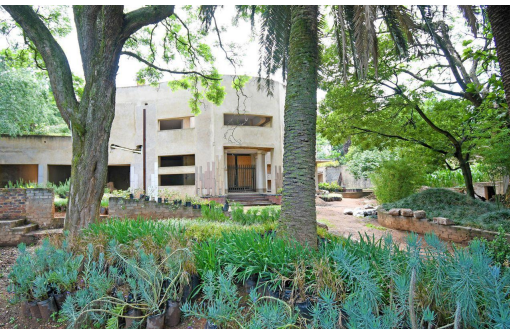

7

7

3

R7,900,000

House For Sale in Houghton Estate

| | | | |
|---------------------|---------------------|------------------------|-----|
| FLOOR SIZE | 800m ² | GARAGES | 3 |
| LAND SIZE | 1,900m ² | PARKINGS | - |
| BEDROOMS | 7 | FLATLETS | 1 |
| BATHROOMS | 7 | DOMESTIC ACCOM. | 1 |
| KITCHENS | 2 | PETS ALLOWED | Yes |
| LOUNGES | 2 | | |
| DINING ROOMS | 2 | | |
| STUDIES | 1 | | |