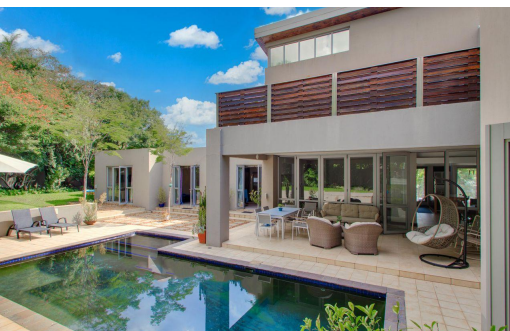

R48,000 pm

House To Let in Fourways Gardens

FLOOR SIZE	720m²	GARAGES	3
LAND SIZE	1,149m²	PARKINGS	-
BEDROOMS	5	FLATLETS	-
BATHROOMS	5.5	DOMESTIC ACCOM.	1
KITCHENS	1	POOL	Yes
LOUNGES	1	PETS ALLOWED	Yes
DINING ROOMS	1		
STUDIES	1		

Pamela Molenaar
0828817984
pamrentals@vered.co.za