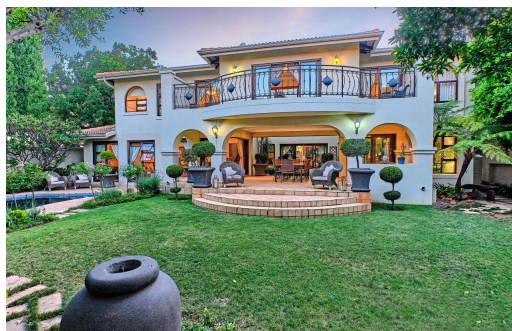

4

3.5

2

R6,950,000

Gated Estate For Sale in River Club

FLOOR SIZE	-	GARAGES	2
LAND SIZE	843m ²	PARKINGS	-
BEDROOMS	4	FLATLETS	-
BATHROOMS	3.5	DOMESTIC ACCOM.	1
KITCHENS	1	POOL	Yes
LOUNGES	2	PETS ALLOWED	Yes
DINING ROOMS	1		
STUDIES	1		