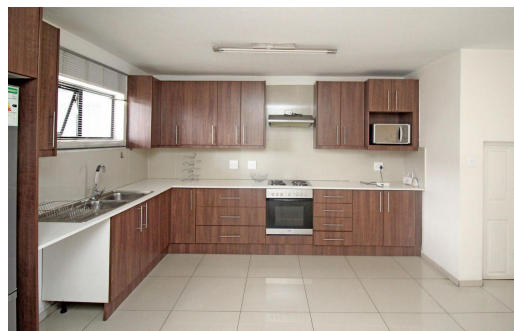

 2

 2

 -

R900,000

Duplex For Sale in Eldo Glen

FLOOR SIZE	90m ²	GARAGES	-
LAND SIZE	120m ²	PARKINGS	1
BEDROOMS	2	FLATLETS	-
BATHROOMS	2	DOMESTIC ACCOM.	-
KITCHENS	-		
LOUNGES	1		
DINING ROOMS	1		
STUDIES	-		