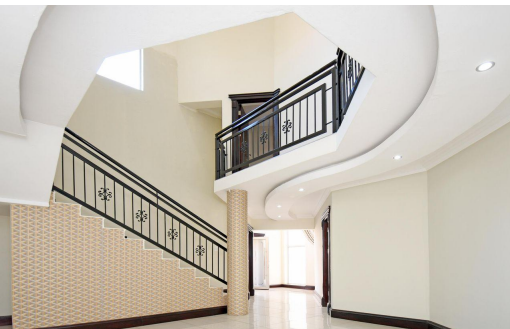

 5
 3
 3

R30,000 pm

House To Let in Eldo Glen

FLOOR SIZE	500m ²	GARAGES	3
LAND SIZE	950m ²	PARKINGS	2
BEDROOMS	5	FLATLETS	1
BATHROOMS	3	DOMESTIC ACCOM.	1
KITCHENS	1	POOL	Yes
LOUNGES	1		
DINING ROOMS	1		
STUDIES	1		