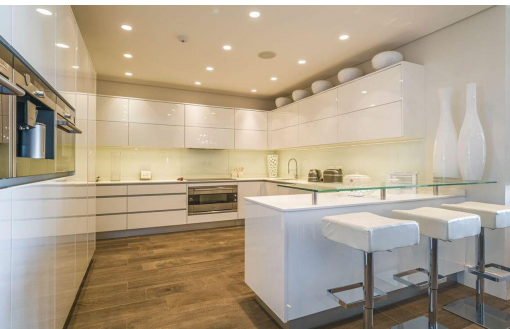

 3

 3.5

-

R9,500,000

Apartment For Sale in Houghton Estate

FLOOR SIZE 250m²
LAND SIZE -
BEDROOMS 3
BATHROOMS 3.5
KITCHENS -
LOUNGES 1
DINING ROOMS 1
STUDIES -

GARAGES -
PARKINGS 3
FLATLETS -
DOMESTIC ACCOM. -
POOL Yes