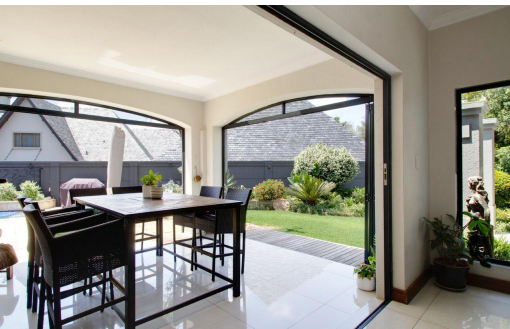

 3

 3.5

 2

R11,000,000

Gated Estate For Sale in Northcliff

FLOOR SIZE	450m ²	GARAGES	2
LAND SIZE	747m ²	PARKINGS	3
BEDROOMS	3	FLATLETS	-
BATHROOMS	3.5	DOMESTIC ACCOM.	-
KITCHENS	1	POOL	Yes
LOUNGES	2	PETS ALLOWED	Yes
DINING ROOMS	1		
STUDIES	1		