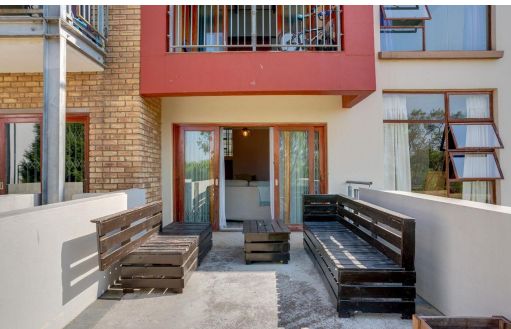

2

2

R795,000

Apartment For Sale in Midridge Park

FLOOR SIZE	146m ²	GARAGES	-
LAND SIZE	-	PARKINGS	2
BEDROOMS	2	FLATLETS	-
BATHROOMS	2	DOMESTIC ACCOM.	-
KITCHENS	1		
LOUNGES	1		
DINING ROOMS	1		
STUDIES	-		