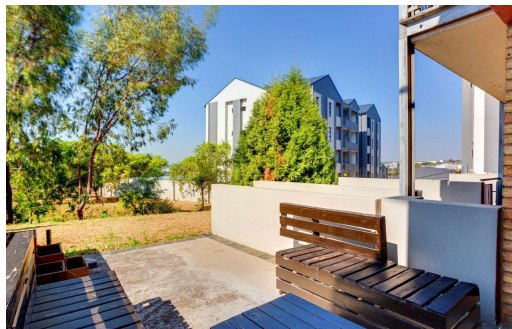

2

2

R795,000

Apartment For Sale in Midridge Park

FLOOR SIZE	146m ²	GARAGES	-
LAND SIZE	-	PARKINGS	2
BEDROOMS	2	FLATLETS	-
BATHROOMS	2	DOMESTIC ACCOM.	-
KITCHENS	1		
LOUNGES	1		
DINING ROOMS	1		
STUDIES	-		