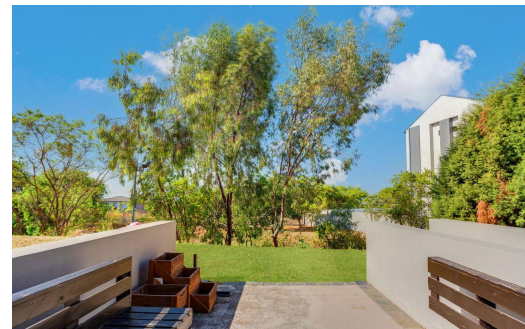

2

2

R795,000

Apartment For Sale in Midridge Park

FLOOR SIZE	146m ²	GARAGES	-
LAND SIZE	-	PARKINGS	2
BEDROOMS	2	FLATLETS	-
BATHROOMS	2	DOMESTIC ACCOM.	-
KITCHENS	1		
LOUNGES	1		
DINING ROOMS	1		
STUDIES	-		