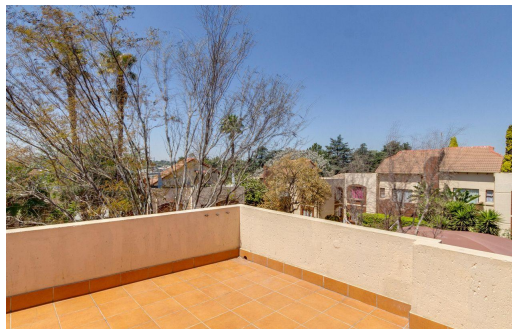

2

1

-

R685,000

Townhouse For Sale in Bromhof

FLOOR SIZE	78m ²	GARAGES	-
LAND SIZE	-	PARKINGS	1
BEDROOMS	2	FLATLETS	-
BATHROOMS	1	DOMESTIC ACCOM.	-
KITCHENS	1	POOL	Yes
LOUNGES	2		
DINING ROOMS	1		
STUDIES	1		