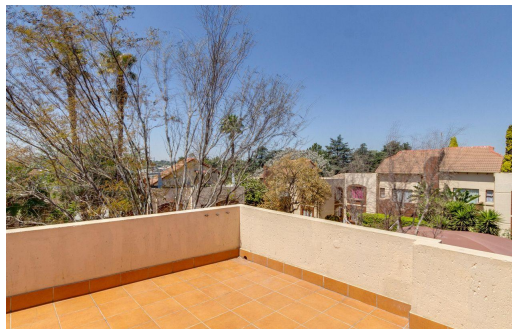

 2

 1

 -

R685,000

Townhouse For Sale in Bromhof

FLOOR SIZE	78m ²	GARAGES	-
LAND SIZE	-	PARKINGS	1
BEDROOMS	2	FLATLETS	-
BATHROOMS	1	DOMESTIC ACCOM.	-
KITCHENS	1	POOL	Yes
LOUNGES	2		
DINING ROOMS	1		
STUDIES	1		